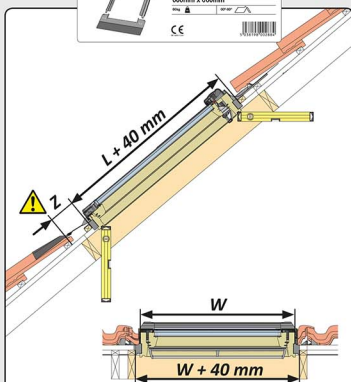

CP

Shop for product available at: keylitteroofwindows.com/ger

000mm x 000mm

00kg 00°-00°

CE

5 038198 002884

TH / FE

Shop for product available at: keylitteroofwindows.com/ger

000mm x 000mm

00kg 00°-00°

CE

5 038198 002884

10-15 mm

Z = 100 mm

4

5

45 - 90 mm

15 - 45 mm

10 - 15 mm

7,8,9,10 mm

6a

7a

3,4,5,6 mm

6b

7b

8

4x

30 mm

9

10

11

12