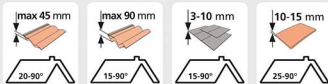

CP

Shop for product available at: keylitteroofwindows.com/ger

000mm x 000mm

00kg 00°-00°

CE

5 038198 002884

TH / FE

Shop for product available at: keylitteroofwindows.com/ger

000mm x 000mm

00kg 00°-00°

CE

5 038198 002884

10-15 mm

Z = 100 mm

4

5