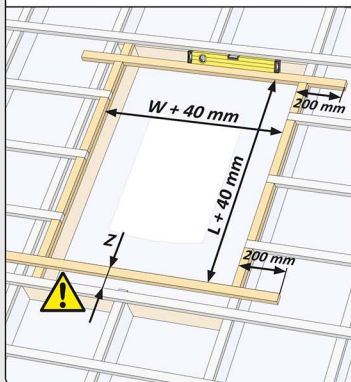

CP

Shop for product available at: keylitteroofwindows.com/ger

000mm x 000mm

00kg 00°-00°

CE

5 038198 002884

TH / FE

Shop for product available at: keylitteroofwindows.com/ger

000mm x 000mm

00kg 00°-00°

CE

5 038198 002884

10-15 mm

Z = 100 mm

4

5

45 - 90 mm

15 - 45 mm

10 - 15 mm

7,8,9,10 mm

6a

7a

3,4,5,6 mm

6b

7b

8

4x

30 mm

9

10

11

12