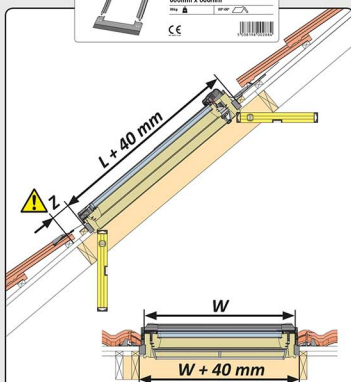

CP

Shop for product available at: keylitteroofwindows.com/ger

000mm x 000mm

00kg 00°-00°

CE

5 038198 002884

TH / FE

Shop for product available at: keylitteroofwindows.com/ger

000mm x 000mm

00kg 00°-00°

CE

5 038198 002884

10-15 mm

Z = 100 mm

4

5

45 - 90 mm

15 - 45 mm

10 - 15 mm

7,8,9,10 mm

6a

7a

3,4,5,6 mm

6b

7b

8

4x

30 mm

9

10

11

12