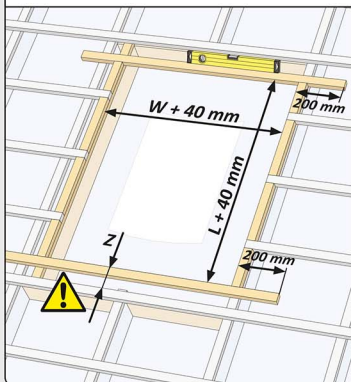

CP

Shop for product available at: keylitteroofwindows.com/ger

000mm x 000mm

00kg 00°-00°

CE

5 038198 002884

TH / FE

Shop for product available at: keylitteroofwindows.com/ger

000mm x 000mm

00kg 00°-00°

CE

5 038198 002884

10-15 mm

Z = 100 mm

4

5

45 - 90 mm

15 - 45 mm

10 - 15 mm

7,8,9,10 mm

6a

7a

3,4,5,6 mm

6b

7b

8

4x

30 mm

9

10

11

12