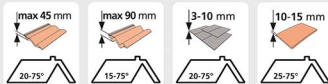

CP

Shop for product available at: keylitteroofwindows.com/ger

000mm x 000mm

00kg 00°-00°

CE

5 038198 002884

TH / FE

Shop for product available at: keylitteroofwindows.com/ger

000mm x 000mm

00kg 00°-00°

CE

5 038198 002884

10-15 mm

Z = 100 mm

4

5